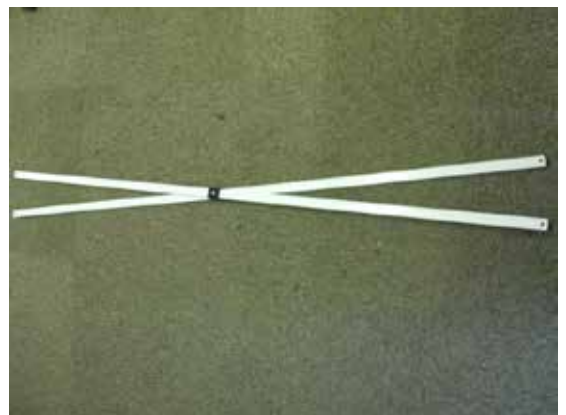

Commercial 30 Spare Parts List

Top Corner Bracket

Cross Bar Joining Bracket

Corner Pull Pin Bracket

Collar and Pin

Sliding Mast Bracket

Cross Bars

Commercial 30 Spare Parts List

Top Bracket from Middle Leg
on a 3M x 6m

Sliding Middle Leg Bracket from
a 3M x 6m

Upper and Lower Mast Poles

Pull Pin

Lower Leg

Upper Leg